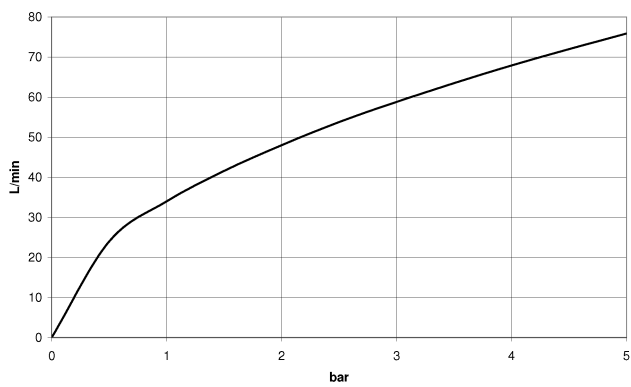

28 450 809

- 3/8" shower outlet
- rosette Ø 60 mm
- 1/2" connection

Intrinsic protection against back flow.

	Brushed Champagne (22kt Gold)	28 450 809-46
	Chrome	28 450 809-00
	Brushed Platinum	28 450 809-06
	Platinum	28 450 809-08
	Dark Chrome	28 450 809-19
	Brushed Durabronze (23kt Gold)	28 450 809-28
	Brushed Bronze	28 450 809-42
	Champagne (22kt Gold)	28 450 809-47
	Brushed Dark Platinum	28 450 809-99

Recommended miscellaneous

- Concealed wall elbow -**
- max. recess depth 163 mm
 - min. recess depth 90 mm

35 085 970 90

28 450 809

mm [inches]

Flow rate chart

Certificates

Belgaqua_22_280_2
7_7.